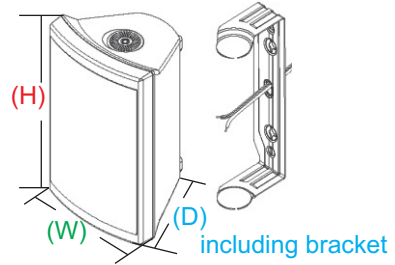

- Model: AWS-502W
- Model: AWS-502B
- Model: AWS-602W
- Model: AWS-602B
- Model: AWS-802W
- Model: AWS-802B

	AWS-502W/B	AWS-602W/B	AWS-802W/B
(H) Height	240mm	292mm	367mm
(W) Width	183mm	216mm	273mm
(D) Depth	167mm	181mm	206mm

SPECIAL FEATURES & HIGHLIGHTS

- Available in 5", 6" and 8" models
- Available in black or white finish
- All rust proof aluminum screws, brackets & grilles
- Versatile molded PVC enclosure with UV protection
- 1/2" silk dome tweeters
- Two mounting options: bookshelf or bracket
- Electroplated mylar woofer cones with UV protection
- Paintable to match any decor, indoor or outdoor
- High power handling
- Gold plated binding posts