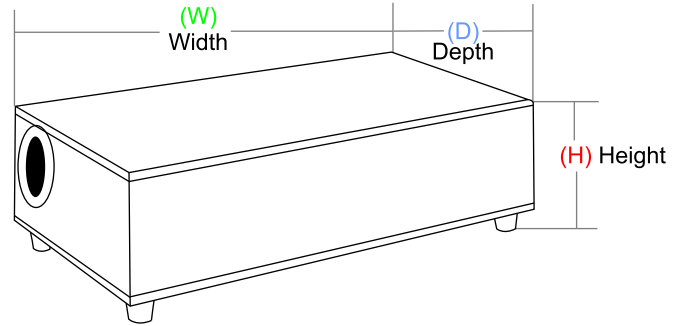

Model:
CP8

CP8

(H) Height w/ legs	192mm - legs: 38mm
(W) Width	305mm
(D) Depth	601mm

Winner of 2009 Exclte Award
from Custom Retailer Magazine

2010 International CES Innovations
Design & Engineering Award Honoree

OBJECTIVE

The Couch Potato (CP8) is a self-powered subwoofer that allows the user to deliver massive fast bass into their seating position.

With an integral high-power 300 Watts MAX amplifier, the CP8 subwoofer provides for an RCA input, high level input with a crossed high level output. CP8 high output level is designed to match typical satellite speaker systems and to enhance overall sound quality and performance for your system.

SPECIAL FEATURES & HIGHLIGHTS

- Built in 150-Watt high efficiency Class "A/B" amplifier
- 8" long throw, premium down firing subwoofer
- Convenient compact size
- Auto ON, signal detection circuitry
- Works great for all sub applications
- Versatile set-up options with broad compatibility
- Selective variable crossover
- 180° phase inverting switch
- Speaker level input - up to 10 Volts
- RCA level (low) audio input
- Unobtrusive & easy to position