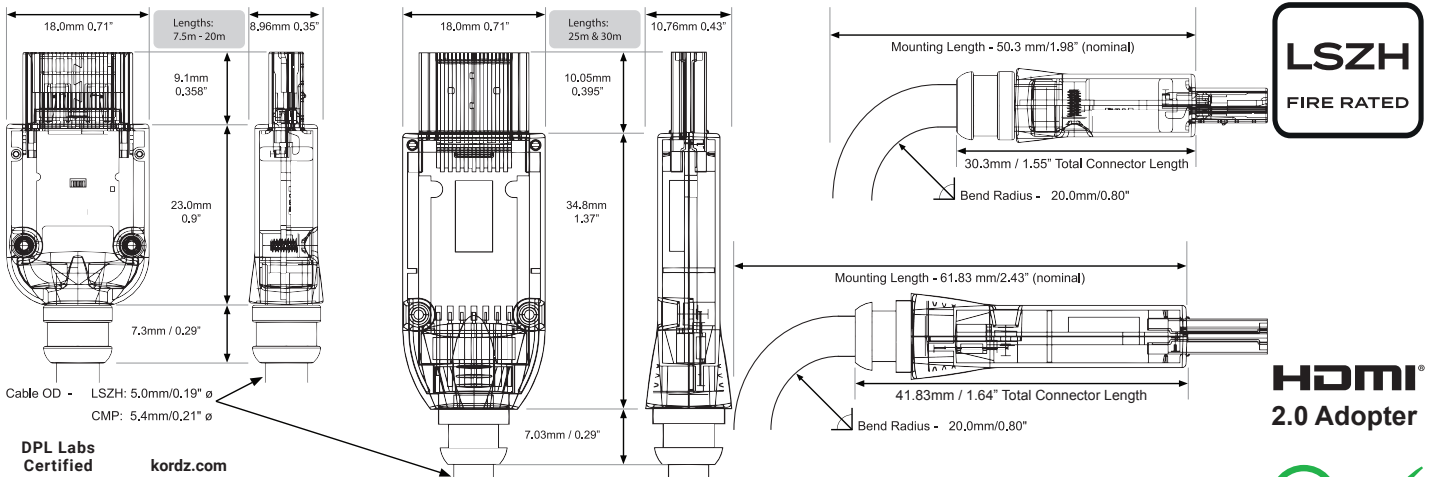

Connectivity.Assured

PRS³ 4K UHD 18Gbps AOC HDMI® Cable

Kordz PRS³ AOC HDMI cable is an ultra-reliable cable that is secure and simple to install. The cable is suitable for fixed installs, and delivers HDR/3D/4K/UHD/High frame rate. It is currently available in a range of sizes to suit a wide range of installations – up to 30 meters (98'4").

- Active Optical Cable (AOC) 7.5m(24'7") to 30m(98'4"), 4K/UHD 18Gbps certified by DPL Labs™
- Engineered to fit through a 25mm(1") conduit
- Reinforced internals for superior flexibility and pull strength during installation
- Light weight & flexible
- No external power requirements - works just like a 1m HDMI Cable
- 100% of units tested on the production line for electrical continuity on all pins with additional 4K(2160p/60), 4:4:4, 17.82Gbps application test
- High Speed, all lengths
- LSZH fire rated on all lengths from 7.5m(24'7") to 30m(98'4")
- 5 Year Warranty
- **Licensed HDMI 2.0 Adopter company**