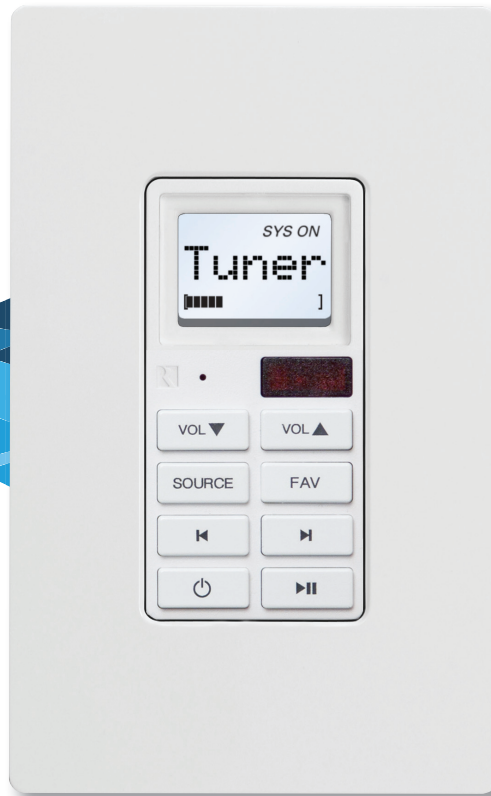

SLK-1 Single Line Keypad

Product Brief

The SLK-1 Single Line Keypad is an in-wall Decora® style single-gang keypad designed for individual zone control of an MCA-C3 or MCA-C5 Multizone Controller Amplifier.

The SLK-1 uses a five character LCD to display the current source, volume level and system status. Designed for basic zone control, its white backlit, soft-touch

buttons allow for easy access to volume, power and source selection as well as a zone specific favorite and simple source transport option – play/pause, previous and next.

For added convenience, you can turn the whole system on or off and the SLK-1 features an IR receiver for control and IR repeating.

Standard Features

5 Character LCD shows source name, volume level and system status

Single-gang Decora®-style keypad design exclusively for the MCA-C3 and MCA-C5 controllers

Conversion kits available in 5 color options

Responsive easy to use buttons & visual feedback for simple control