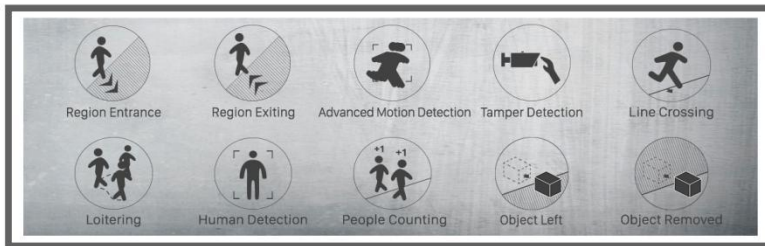

## KEY FEATURES

- ▶ **Smart Stream** (Bandwidth, storage and bit rate save with Smart Stream ON, eg. H.265+ save 70%~80% bandwidth of H.264.)
- ▶ **Smart IR II** (Combining of the High Beam and Low Beam to adjust IR intensity to fit different lighting conditions.)
- ▶ **HLC** (High Light Compensation. Improving image visibility under strong light sources.)
- ▶ **Defog** (Defog technology. Restoring clear images in hazy and foggy weather.)
- ▶ **Integrated Cable Management** (Combining the power interface, PoE port, and other interfaces in the base neatly.)
- ▶ **128G** (Supporting ultra-large external microSD/SDHC/SDXC card storage up to 128G.)

### Video Content Analysis

Milesight VCA with 10 detection modes provides advanced, accurate smart video analysis for Milesight network cameras, enabling the comprehensive surveillance function and quicker response to different monitoring scenes.

### P-Iris

By adjusting the most suitable aperture position, to fully use the best part of the lens, P-Iris can control iris more precisely, offering no diffraction under strong light to give you a more clear scene with depth of view.