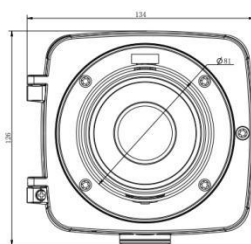

Structure Diagrams