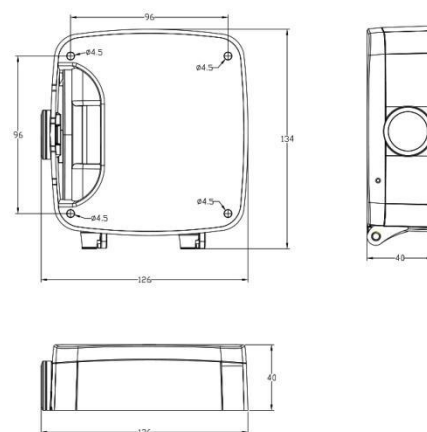

## Structure Diagrams

Units: mm

## Accessories Support

A01 Pole Mount

Weight: 720g  
Dimensions: 170\*51.5\*152.6mm

A02 Internal Corner Bracket

Weight: 540g  
Dimensions: 170\*23.2\*205.3mm

A03 External Corner Bracket

Weight: 900g  
Dimensions: 170\*152.6\*76.3mm