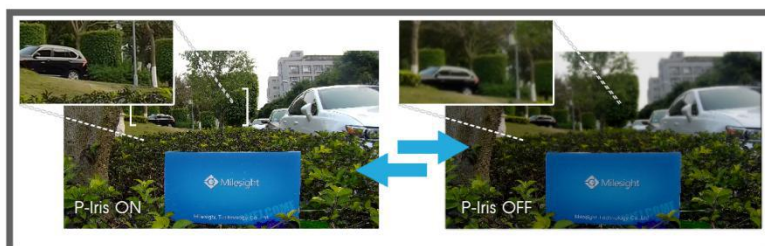

P-Iris

By adjusting the most suitable aperture position, to fully use the best part of the lens, P-Iris can control iris more precisely, offering no diffraction under strong light to give you a more clear scene with depth of view.