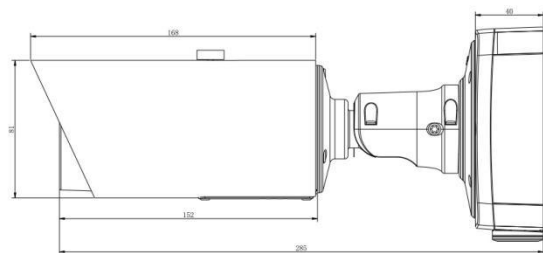

4K H.265 Motorized Pro Bullet Network Camera

Structure Diagrams

Units: mm

Accessories Support

A01 Pole Mount

Weight: 720g
Dimensions: 170*51.5*152.6mm

A02 Internal Corner Bracket

Weight: 540g
Dimensions: 170*23.2*205.3mm

A03 External Corner Bracket

Weight: 900g
Dimensions: 170*152.6*76.3mm

A62 Junction Box

Weight: 510g
Dimensions: 134*127*40mm