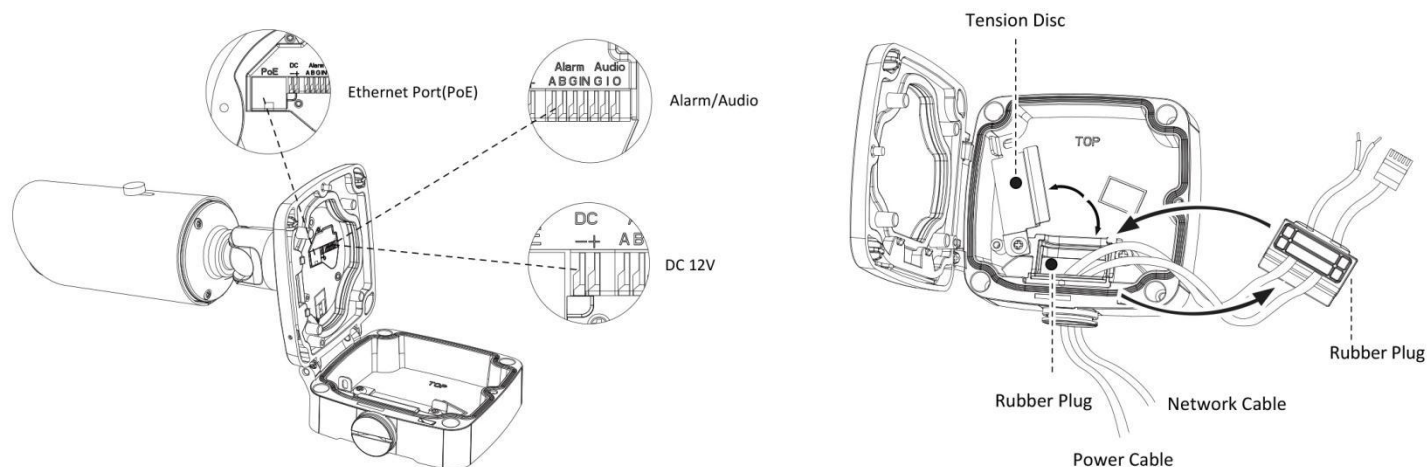

4K H.265 Motorized Pro Bullet Network Camera

Structure Diagrams

Units: mm

Accessories Support

A01 Pole Mount

Weight: 720g
Dimensions: 170*51.5*152.6mm

A02 Internal Corner Bracket

Weight: 540g
Dimensions: 170*23.2*205.3mm

A03 External Corner Bracket

Weight: 900g
Dimensions: 170*152.6*76.3mm

A62 Junction Box

Weight: 510g
Dimensions: 134*127*40mm