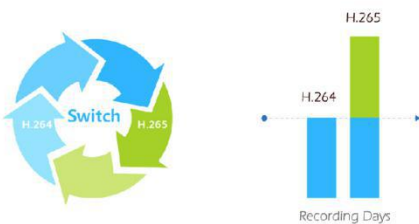

4K H.265 Pro NVR 5000 Series

DATASHEET

KEY FEATURES

- ▶ **Powerful Decoding Capacity** (Maximum supporting 8*1080P or 16*720P for Milesight Pro NVR 5000 Series.)
- ▶ **HDMI & VGA** (Providing both HDMI and VGA ports for users to choose according to their monitor types.)
- ▶ **2*3.5" HDD** (2 SATA of 3.5" HDD, providing 10TB capacity for each HDD, up to 20TB total hard disk storage.)
- ▶ **Video Content Analysis** (With 10 detection modes, VCA greatly enhances the performance bringing comprehensive surveillance functions.)

H.265+H.264

Smartly figure out and switch between H.264 and H.265 automatically. It will extend the days to save recording file with H.265 than with other compressions.

4K Video Viewing Experience

Milesight 4K H.265 Pro NVR 5000 Series supports up to 4K definition (3840*2160, effectively four times that of Full HD) live viewing, playback and recording, providing users with ultra-high-definition video viewing experience.