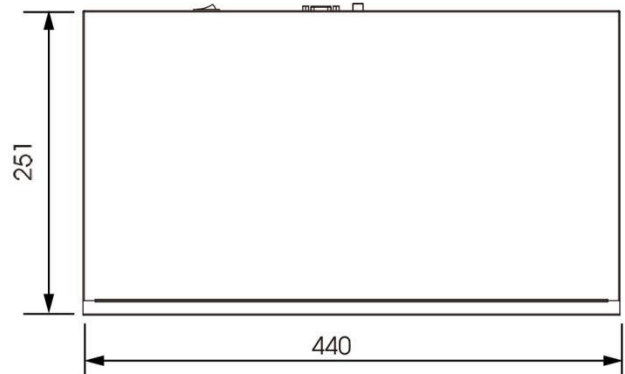

4K H.265 Pro NVR 5000 Series

Interfaces

1. Run Indicator   2. HDD Indicator   3. Power Indicator   4. USB   5. Audio Out   6. VGA   7. HDMI   8. USB
9. Ethernet Port   10. Alarm In/Out   11. Power   12. GND   13. Power Button

Structure Diagrams

Units: mm

Naming Convention

Misesight Technology Co.,Ltd. | www.misesight.com
Contact Us: sales@misesight.com support@misesight.com

Add: 220 NE 51st Street, Oakland Park, Florida 33334, USA
Tel: +1-800-561-0485

Add: 9F/901, Star Valley B/D Digital-ro 9gil 99, Geumcheon-gu, Seoul, Korea
Tel: +82-2-839-3335

Add: No.23 Wanghai Road, 2nd Software Park, Xiamen, China
Tel: +86-592-5922772