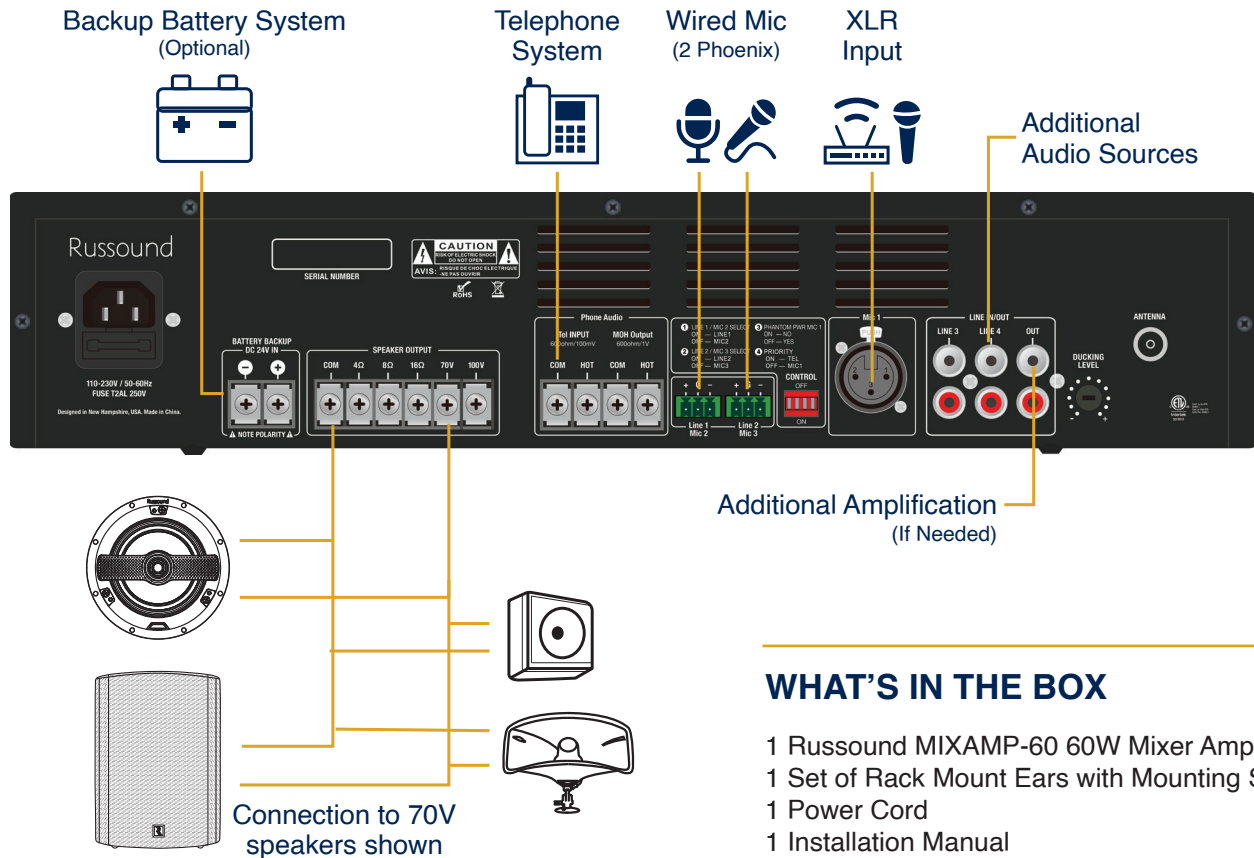

Versatile design for the most common installation requirements

Ideal for background music, mic and paging

All-in-one solution with integrated Bluetooth, FM tuner and portable media support, and the ability to connect up to four external sources

The right connections to make installs fast and efficient

Front panel controls to easily manage source volumes and Master Volume

KEY SPECIFICATIONS

100V/70V/ Ω /8 Ω /16 Ω , 60 Watts

Rack-mountable (2U) with rack-mount ears included

1 XLR & 2 Phoenix mic connections, Phantom Power support for primary mic

3x mic/line inputs, 2 x RCA line inputs, 1 x TEL input and 1 x RCA line output

Short-circuit, clip, overload and high-temperature protection

MP3 media player, USB/SD & FM

a sound relationship Russound

MIXAMP-60 CONNECTION DIAGRAM

WHAT'S IN THE BOX

- 1 Russound MIXAMP-60 60W Mixer Amplifier
- 1 Set of Rack Mount Ears with Mounting Screws
- 1 Power Cord
- 1 Installation Manual