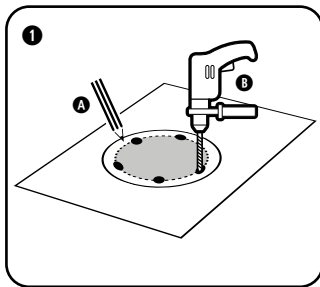

EN

Dear Customer, congratulations on the purchase of your loudspeaker(s). Please read these instructions carefully and keep them for future reference.