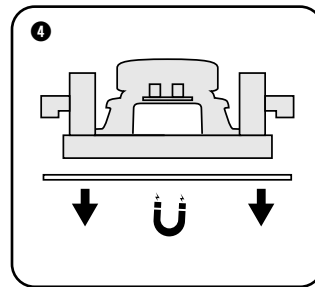

EN

Dear Customer, congratulations on the purchase of your loudspeaker(s). Please read these instructions carefully and keep them for future reference.